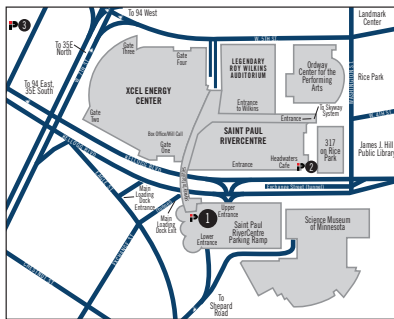

## 2020 REINHART FOODSERVICE SPRING SHOW PARKING PASS

- Event parking voucher accepted at:
  - **RiverCentre Parking Ramp**  
150 West Kellogg Blvd  
① on map
  - **Kellogg Parking Ramp**  
129 West Kellogg Blvd  
② on map
  - **Smith Avenue Transit Center**  
145 Smith Avenue N  
③ on map
- Parking attendant will collect voucher upon entry.  
(One parking voucher / day. No re-entry permitted)
- Voucher must be printed.  
Electronic versions will not be accepted.

*Parking is subject to availability.*

### LEGEND

- ① **RiverCentre Ramp** (Enter from N. Chestnut or W. Kellogg)
- ② **Kellogg Ramp** (Enter from Kellogg)
- ③ **Smith Ave. Transit Center** (Enter from N. Smith)

## PARKING VOUCHER

**Valid Date:** April 6 & 7, 2020

**Valid Hours:** 6:00am - 5:00pm

**Reinhart**  
FOODSERVICE  
Get it right from us.

SAINT PAUL  
RIVERCENTRE